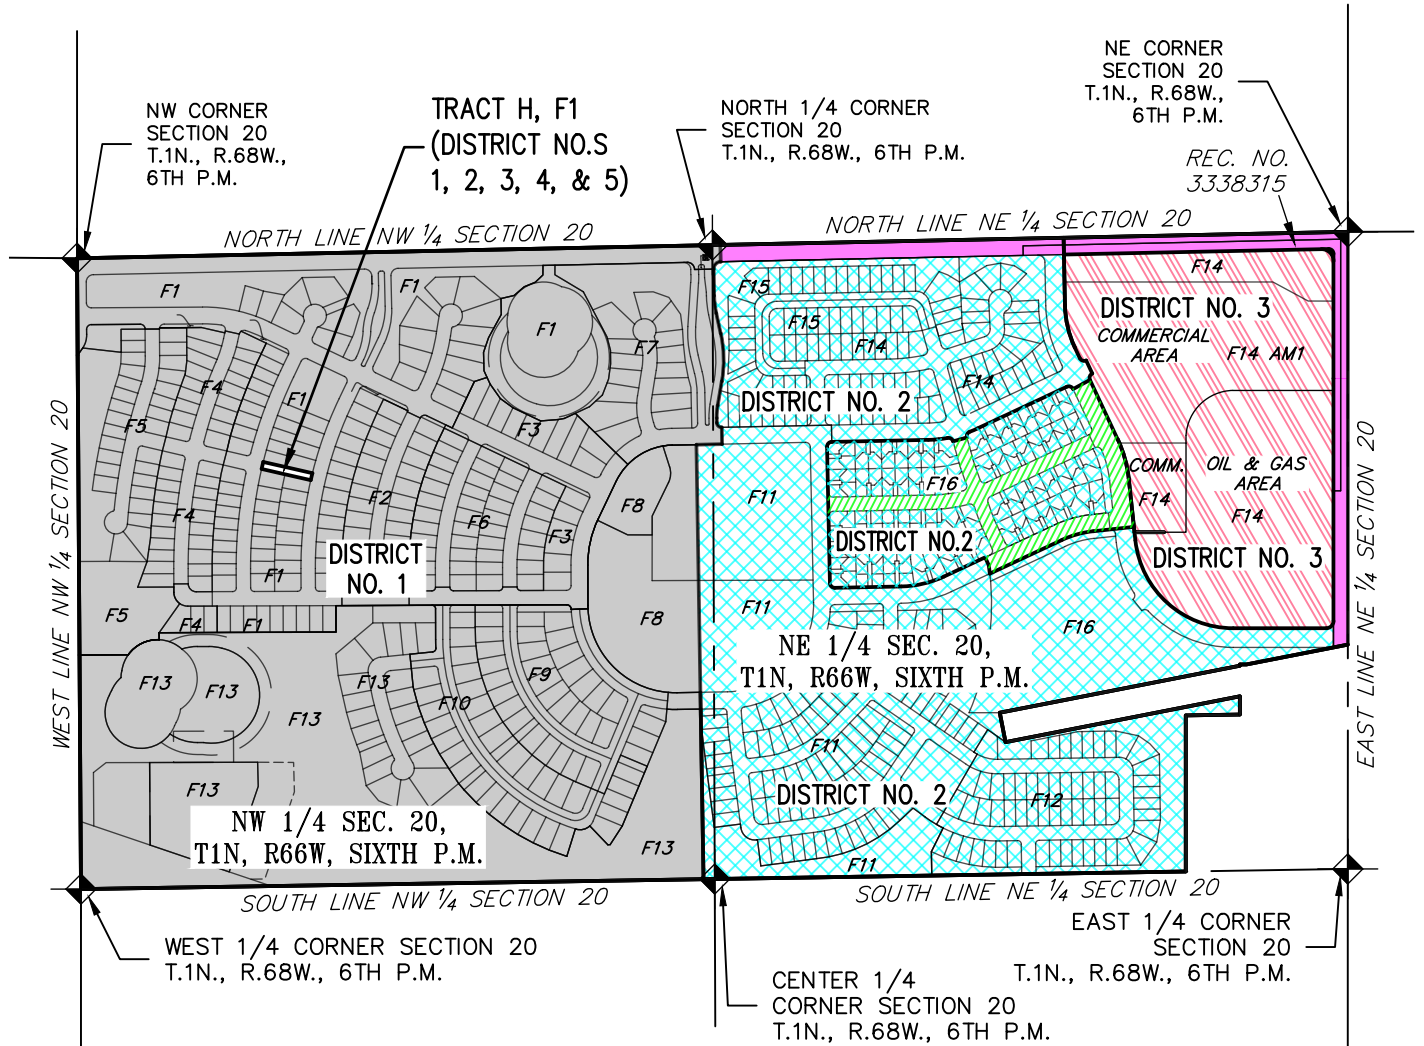

# ERIE HIGHLANDS METRO. DISTRICT MAP

## TOWN OF ERIE, WELD COUNTY, COLORADO

PATH: v:\19318-25\DWG  
 DWG NAME: OVERALL DISTRICT MAP (2022)  
 DWG: TP      CHK: DSB  
 DATE: 2022/06/21  
 SCALE: 1" = 800'

**AZTEC**  
 CONSULTANTS, INC.

300 East Mineral Ave,  
 Suite 1  
 Littleton, Colorado 80122  
 Phone: (303)713-1898  
 Fax: (303)713-1897  
[www.aztecconsultants.com](http://www.aztecconsultants.com)